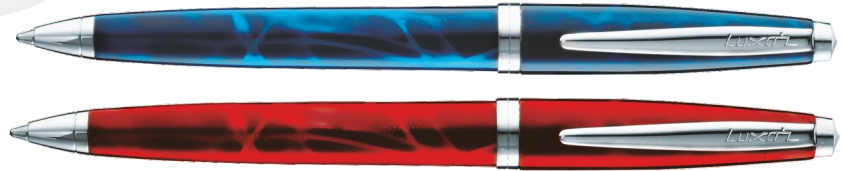

	Refill	Insta Flow Neotec
	Tip Type	Ball Pen
	Body Colour	Light Blue - Purple
	Packing Gift Tray	1101

Luxot's[®]

METAL PEN | 2018

Escort

8619 //

SPECIFICATION //

Escort Roller ball in Matt Grey and Chrome glossy chrome trims. Ideal executive Roller Ball comes with Non dry German Roller to match style with the writing comfort.

Packed in an attractive gift presentation.

	Refill	Non dry German Roller
	Tip Type	Roller Ball Pen
	Body Colour	Grey/Chrome
	Packing Gift Tray	1101

Symphony

2766S //

SPECIFICATION //

Matt black lacquered ball pen set with chrome trims. Symphony ball pen fitted with Insta Flow Neotec refill.

Packed in an attractive gift presentation.

	Refill	Insta Flow Neotec
	Tip Type	Ball Pen
	Body Colour	Black/Chrome
	Packing Gift Tray	1101

Monaco

2701 //
2702 //

SPECIFICATION //

Unique design with twist mechanism ball pen. Ball pen comes in metallic Blue and Red shades, fitted with Insta Flow Neotec refill. Packed in an attractive gift presentation.

	Refill	Insta Flow Neotec
	Tip Type	Ball Pen
	Body Colour	Blue/Chrome - Red/Chrome
	Packing Gift Tray	1101

Oxford

8637 //

SPECIFICATION //

Oxford Roller ball in Silver and Gold trims. Ideal executive Roller Ball comes with Non dry German Roller to match style with the writing comfort. Packed in an attractive gift presentation.